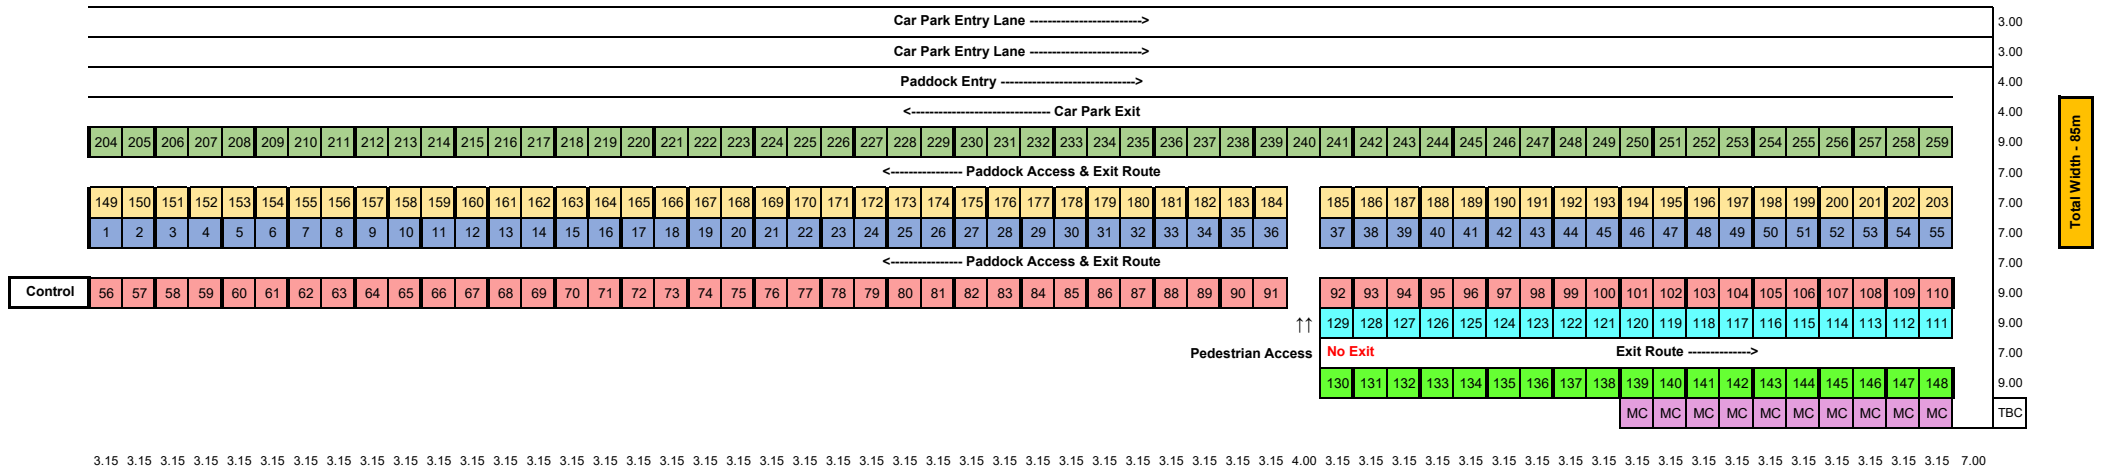

Shere Hill Climb Paddock Layout 2026

Total length - 184.25m

 including 7m

Total lengths	
	177.25 from access
	177.25 from access
	177.25 from access
	177.25 from access
	59.85 from access
	59.85 from access

- Woodcote
- Mulsanne
- Druids
- Eau Rouge
- Arnage
- Cope
- MC Motorbikes